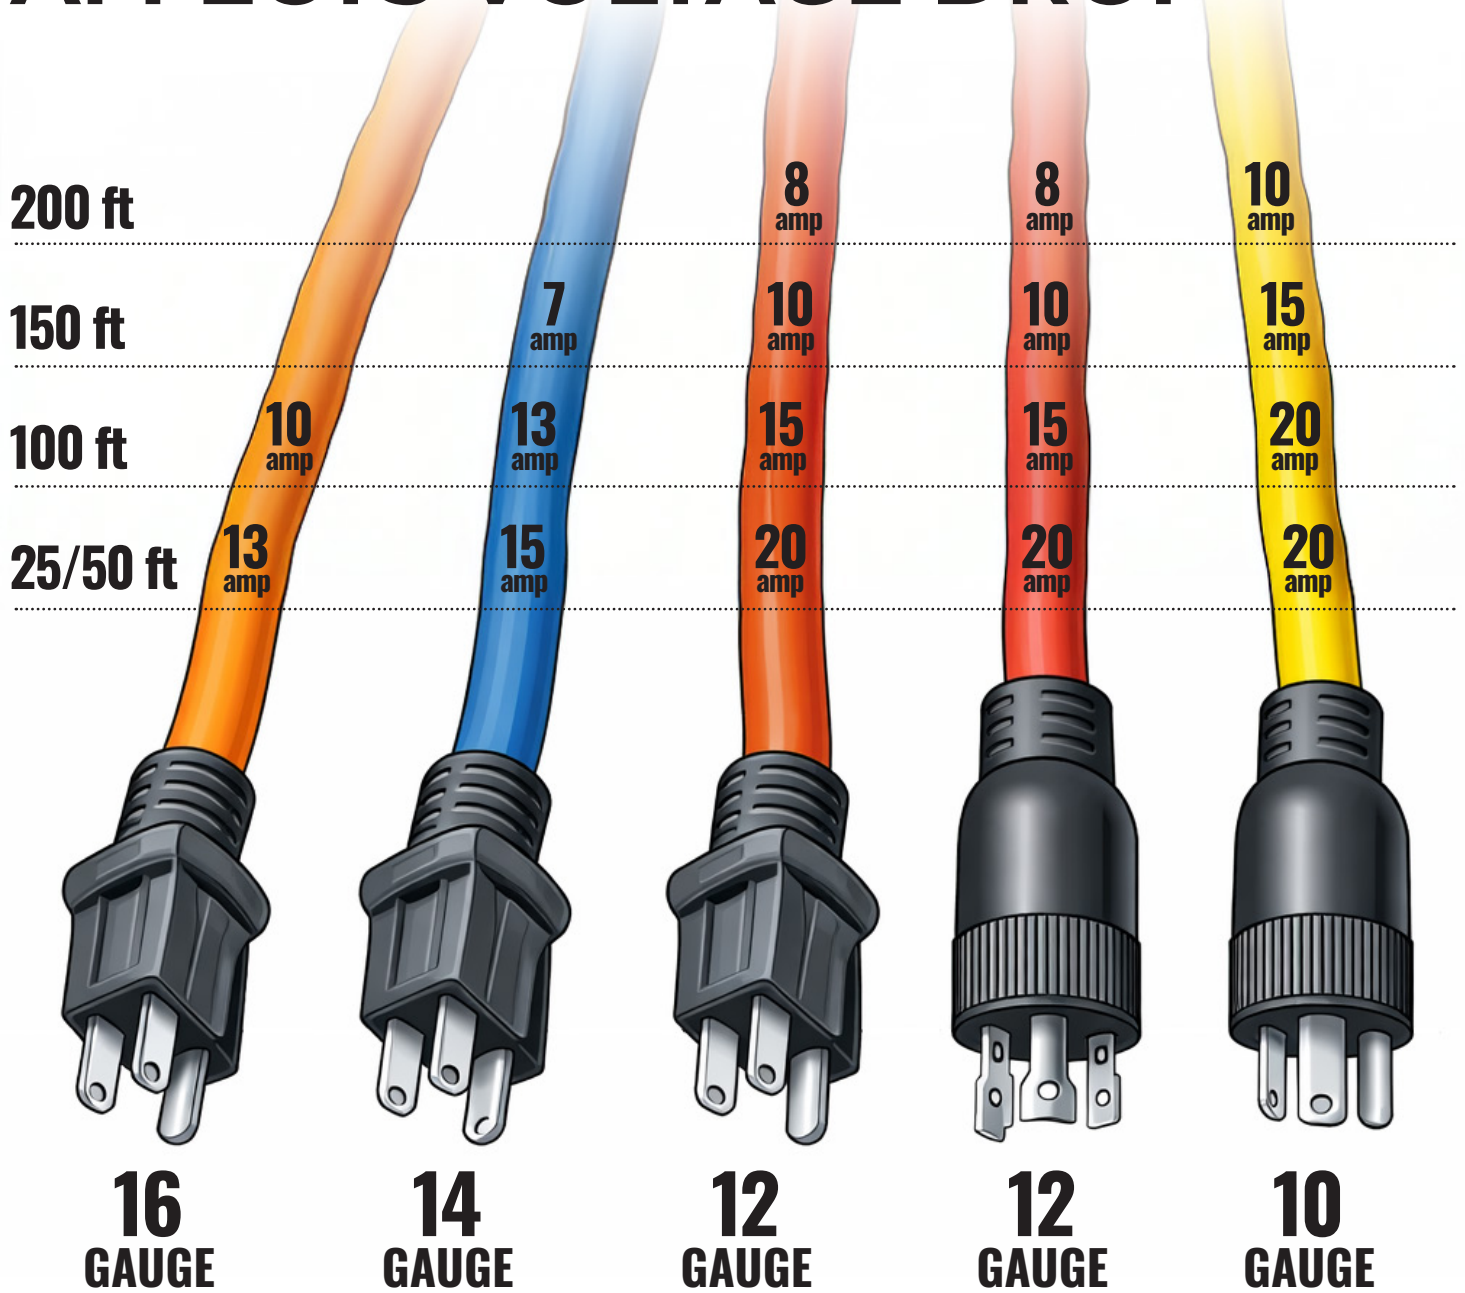

HOW CORD LENGTH AFFECTS VOLTAGE DROP

MEDIUM DUTY	HEAVY DUTY	EXTRA HEAVY DUTY	ULTRA HEAVY DUTY
Lawnmowers	Drills	Circular Saws	Generators
Hedge Trimmers	Belt Sanders	Chain Saws	Recipro Saws
Fans	Routers	Worm Drives	Rotary Hammers
Household Tools	Table Saw	Grinders	Compressors